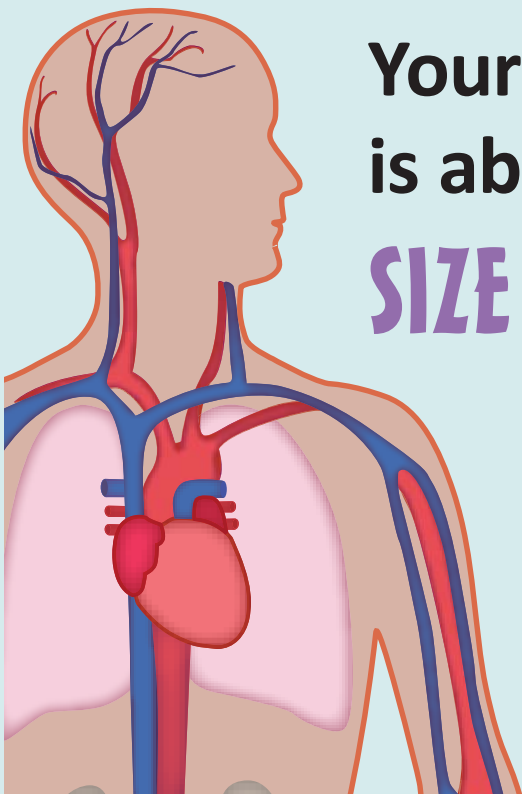

## THE HUMAN HEART

Psst...  
It's a muscle.

The most dependable pump in the world!!

The average heart beats **70 TIMES** per minute!

that's about **100,000 TIMES** each day!

that's more than **36 MILLION TIMES** a year!

that's about **3 BILLION TIMES** in a lifetime!

Your heart weighs **BETWEEN 7 & 15 OUNCES**, less than approximately 4 medium sized bananas.

Your heart is about the **SIZE OF A FIST** and is located close to the **MIDDLE** of the chest.